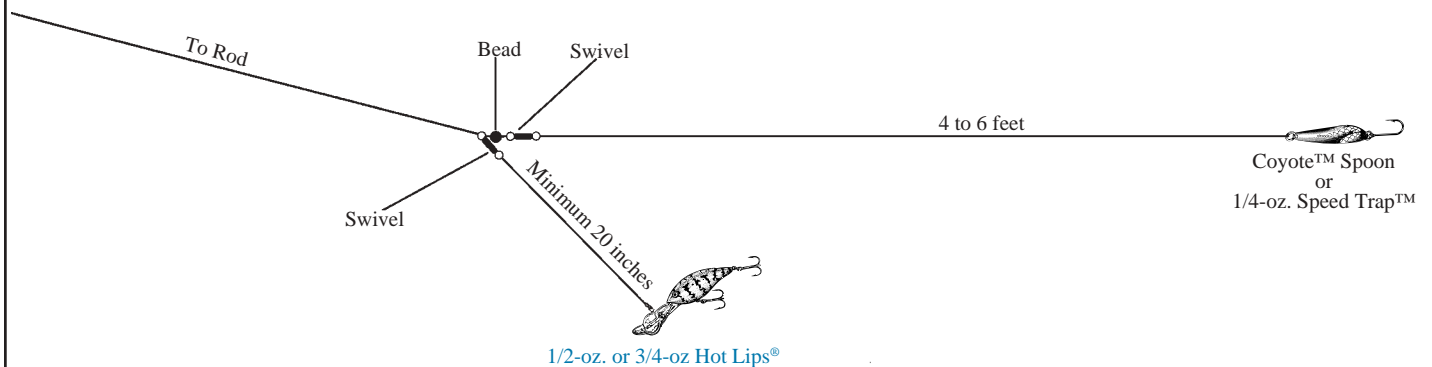

NEW COMBO TROLLING SETUPS

Free-Sliding / Double Spoon / Double Plug

Free-Sliding Jet Diver™ & Trolling Rig

Free-Sliding Jet Diver™ / Double Lure Trolling Rig

Free-Sliding Double Plug Trolling Rig

Note: The legal number, style and size of hook do vary from state to state. Check current fishing regulations.

POWER DIVE® MINNOW

Stock #6564-600
6" long - Dives to 30'

Stock #6564-434
3 3/4" long - Dives to 20'

Designed by Master Lure Designer, Tom Seward, the Power Dive® Minnows are the deepest diving minnow baits for their size available anywhere today. They work as the lead plug when fishing two plugs on the same line. (See illustration on reverse side)

HOT LIPS EXPRESS®

Stock #6557 (Trolling Model)

Designed by Master Lure Designer, Tom Seward, the Hot Lips Express® is the deepest diving plug for its size available anywhere today. The 1/2-oz. and 3/4-oz. models work equally well as divers and as the lead plug when fishing two plugs on the same line. (See illustration on reverse side)

SIZE	LENGTH	MAXIMUM DIVE
010	3 1/8"	10 ft.
020	3 1/2"	20 ft.
030	4"	30 ft.
040	4 5/8 "	40 ft.
050	6 "	50 ft.

COYOTE™ SPOON

Stock #5841

There is no finer minnow imitation spoon than the Coyote™. Its action and vibration have proved itself time after time. Because of its light weight, it works especially well behind a Jet Diver™ or as a top lure when fishing two lures on the same line. (See illustration on the reverse side)