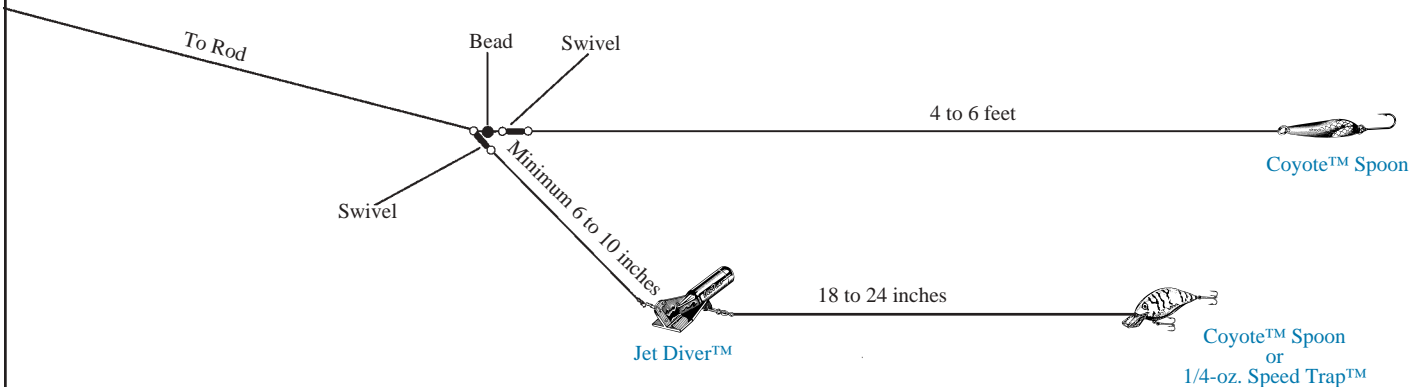

NEW COMBO TROLLING SETUPS

Free-Sliding / Double Spoon / Double Plug

Free-Sliding Jet Diver™ & Trolling Rig

Free-Sliding Jet Diver™ / Double Lure Trolling Rig

Free-Sliding Double Plug Trolling Rig

Note: The legal number, style and size of hook do vary from state to state. Check current fishing regulations.

POWER DIVE® MINNOW

Stock #6564-600
6" long - Dives to 30'

Stock #6564-434
3 3/4" long - Dives to 20'

Designed by Master Lure Designer, Tom Seward, the Power Dive® Minnows are the deepest diving minnow baits for their size available anywhere today. They work as the lead plug when fishing two plugs on the same line. (See illustration on reverse side)

HOT LIPS EXPRESS®

Stock #6557 (Trolling Model)

Designed by Master Lure Designer, Tom Seward, the Hot Lips Express® is the deepest diving plug for its size available anywhere today. The 1/2-oz. and 3/4-oz. models work equally well as divers and as the lead plug when fishing two plugs on the same line. (See illustration on reverse side)

SIZE	LENGTH	MAXIMUM DIVE
010	3 1/8"	10 ft.
020	3 1/2"	20 ft.
030	4"	30 ft.
040	4 5/8 "	40 ft.
050	6 "	50 ft.

COYOTE™ SPOON

Stock #5841

There is no finer minnow imitation spoon than the Coyote™. Its action and vibration have proved itself time after time. Because of its light weight, it works especially well behind a Jet Diver™ or as a top lure when fishing two lures on the same line. (See illustration on the reverse side)