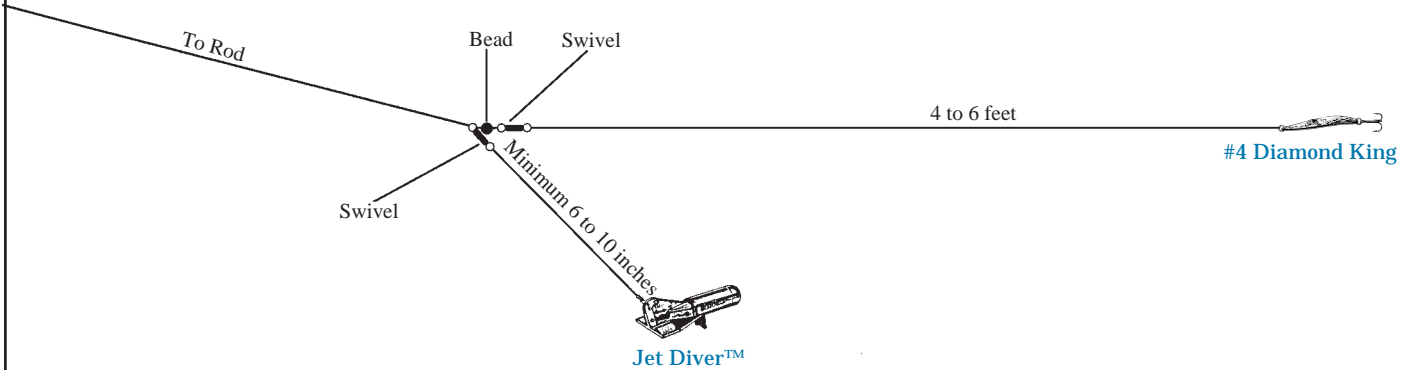

NEW COMBO TROLLING SETUPS

Free-Sliding / Double Spoon / Double Plug

Free-Sliding Jet Diver™ & Trolling Rig

Free-Sliding Jet Diver™ / Double Lure Trolling Rig

Free-Sliding Double Plug Trolling Rig

Note: The legal number, style and size of hook do vary from state to state. Check current fishing regulations.

POWER DIVE® MINNOW

Stock #6564-600
6" long - Dives to 30'

Stock #6564-434
3 3/4" long - Dives to 20'

Designed by Master Lure Designer, Tom Seward, the Power Dive® Minnows are the deepest diving minnow baits for their size available anywhere today. They work as the lead plug when fishing two plugs on the same line. (See illustration on reverse side)

HOT LIPS EXPRESS®

Stock #6557 (Trolling Model)

Designed by Master Lure Designer, Tom Seward, the Hot Lips Express® is the deepest diving plug for its size available anywhere today. The 1/2-oz. and 3/4-oz. models work equally well as divers and as the lead plug when fishing two plugs on the same line. (See illustration on reverse side)

SIZE	LENGTH
3.5	3 1/2"
4.0	3 5/8"